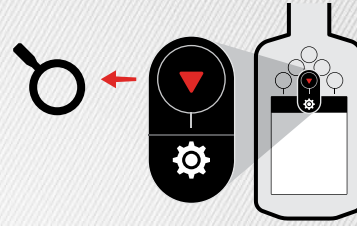

GENERAL

Can't decide which Mode to use?
Use the General Mode for your detecting location.

QUICK START

1
TURN
ON

2
SELECT
SEARCH MODE

3
CANCEL
NOISE

4
GO
DETECTING

Scan the QR code or visit www.minelab.com/manticore for all product downloads including the full-length User Manual, specifications, software updates and learning resources.