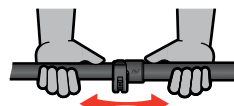

Check and repeat if needed