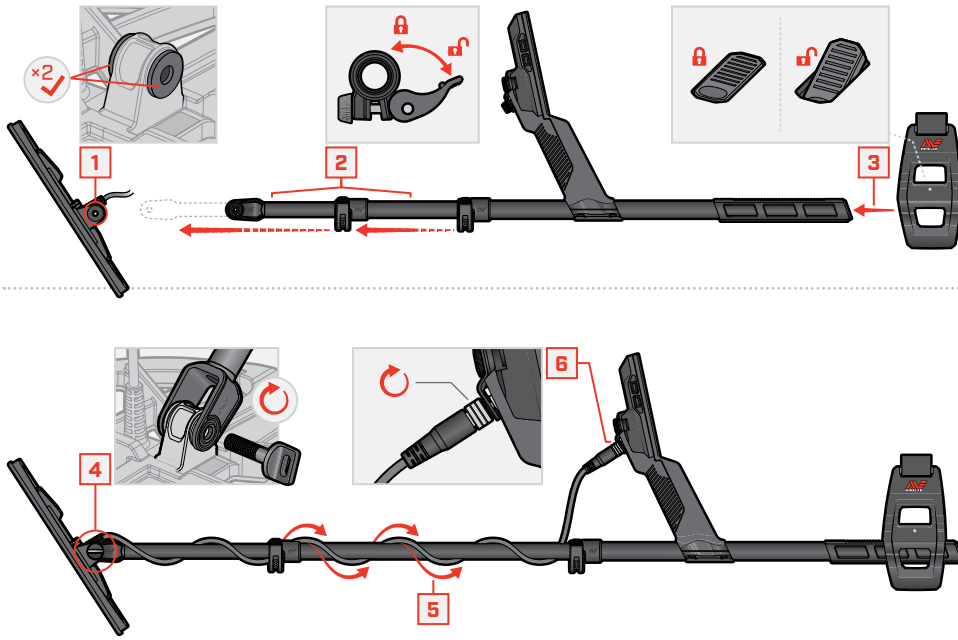

minelab.com

4901-0315-1

MANTICORE

GETTING STARTED GUIDE

ASSEMBLY

TIGHTEN CAMLOCKS

Tighten the Camlocks if they slip or become loose.

Open