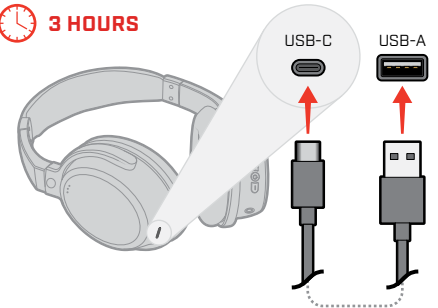

Tighten gently in increments

Close

Check and repeat if needed

CHARGING

7-8 HOURS

CAUTION: Charge your detector with a good-quality USB charger that has a minimum charging capacity of 2 A @ 5 V. Risk of USB charger failure if a low-quality charger is used.

Look for the following marks on USB chargers:

CAUTION: Only charge the detector in ambient temperatures between 0°C and +40°C.

3 HOURS

CONTROLS & DISPLAY

SETTINGS MENU

Press **▲** from the Detect Screen to open the Settings menu.