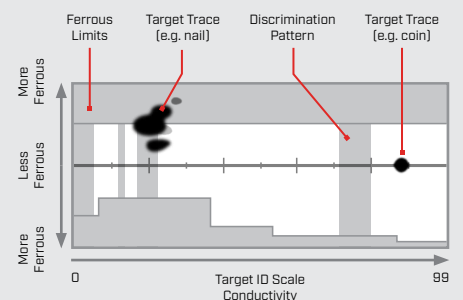

Look for the following marks on USB chargers:

CAUTION: Only charge the detector in ambient temperatures between 0°C and +40°C.

3 HOURS

CONTROLS & DISPLAY

SETTINGS MENU

Press **▲** from the Detect Screen to open the Settings menu.

Back

- General Settings
- Frequency
- Audio Theme
- Target Tones
- Ferrous Tones
- Ferrous Limits
- Discrimination Pattern
- Recovery Speed
- Ground Balance
- Noise Cancel
- Search Mode
- Volume

- Flashlight
- Charge Status LED
- Large Metal Overload
- Search Mode
- Frequency
- Power
- Sensitivity Level
- Backlight/Lighting
- Action Bar
- Action Bar Soft Keys [x2]
- Sensitivity
- Pinpoint

- Tracking Ground Balance
- Wireless Audio
- Light Sensor
- Headphones Connectivity
- Battery Level/Charging
- Target ID Number
- Wireless Audio On/Off
- Target Depth Indicator
- Side Soft Key

ID MAP

Navigation Arrows [x4]