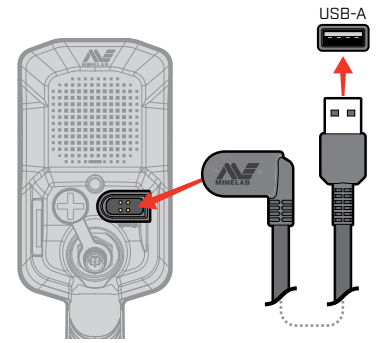

minelab.com

4901-0315-1

MANTICORE

GETTING STARTED GUIDE

ASSEMBLY

TIGHTEN CAMLOCKS

Tighten the Camlocks if they slip or become loose.

Open

Tighten gently in increments

Close

Check and repeat if needed

CHARGING

7-8 HOURS

CAUTION: Charge your detector with a good-quality USB charger that has a minimum charging capacity of 2 A @ 5 V. Risk of USB charger failure if a low-quality charger is used.

Look for the following marks on USB chargers:

CAUTION: Only charge the detector in ambient temperatures between 0°C and +40°C.

3 HOURS

CONTROLS & DISPLAY

SETTINGS MENU

Press **▲** from the Detect Screen to open the Settings menu.

- Tracking Ground Balance
- Wireless Audio
- Light Sensor
- Headphones Connectivity
- Battery Level/Charging
- Target ID Number
- Wireless Audio On/Off
- Target Depth Indicator
- Side Soft Key

ID MAP

Navigation Arrows [x4]