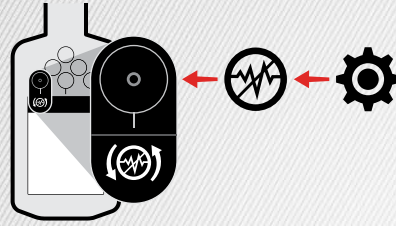

GENERAL

Can't decide which Mode to use?
Use the General Mode for your detecting location.

QUICK START

1
TURN
ON

2
SELECT
SEARCH MODE

3
CANCEL
NOISE

4
GO
DETECTING

Scan the QR code or visit www.minelab.com/manticore for all product downloads including the full-length User Manual, specifications, software updates and learning resources.

minelab.com

4901-0315-1

MANTICORE

GETTING STARTED GUIDE

ASSEMBLY

TIGHTEN CAMLOCKS

Tighten the Camlocks if they slip or become loose.

Open