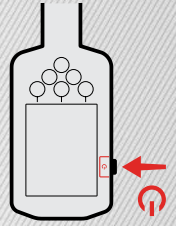

GENERAL

Can't decide which Mode to use?
Use the General Mode for your detecting location.

QUICK START

1
TURN
ON

2
SELECT
SEARCH MODE

3
CANCEL
NOISE

4
GO
DETECTING

Scan the QR code or visit www.minelab.com/manticore for all product downloads including the full-length User Manual, specifications, software updates and learning resources.