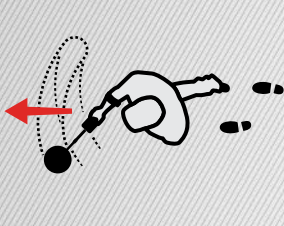

GENERAL

Can't decide which Mode to use?
Use the General Mode for your detecting location.

QUICK START

1
TURN
ON

2
SELECT
SEARCH MODE

3
CANCEL
NOISE

4
GO
DETECTING

Scan the QR code or visit www.minelab.com/manticore for all product downloads including the full-length User Manual, specifications, software updates and learning resources.